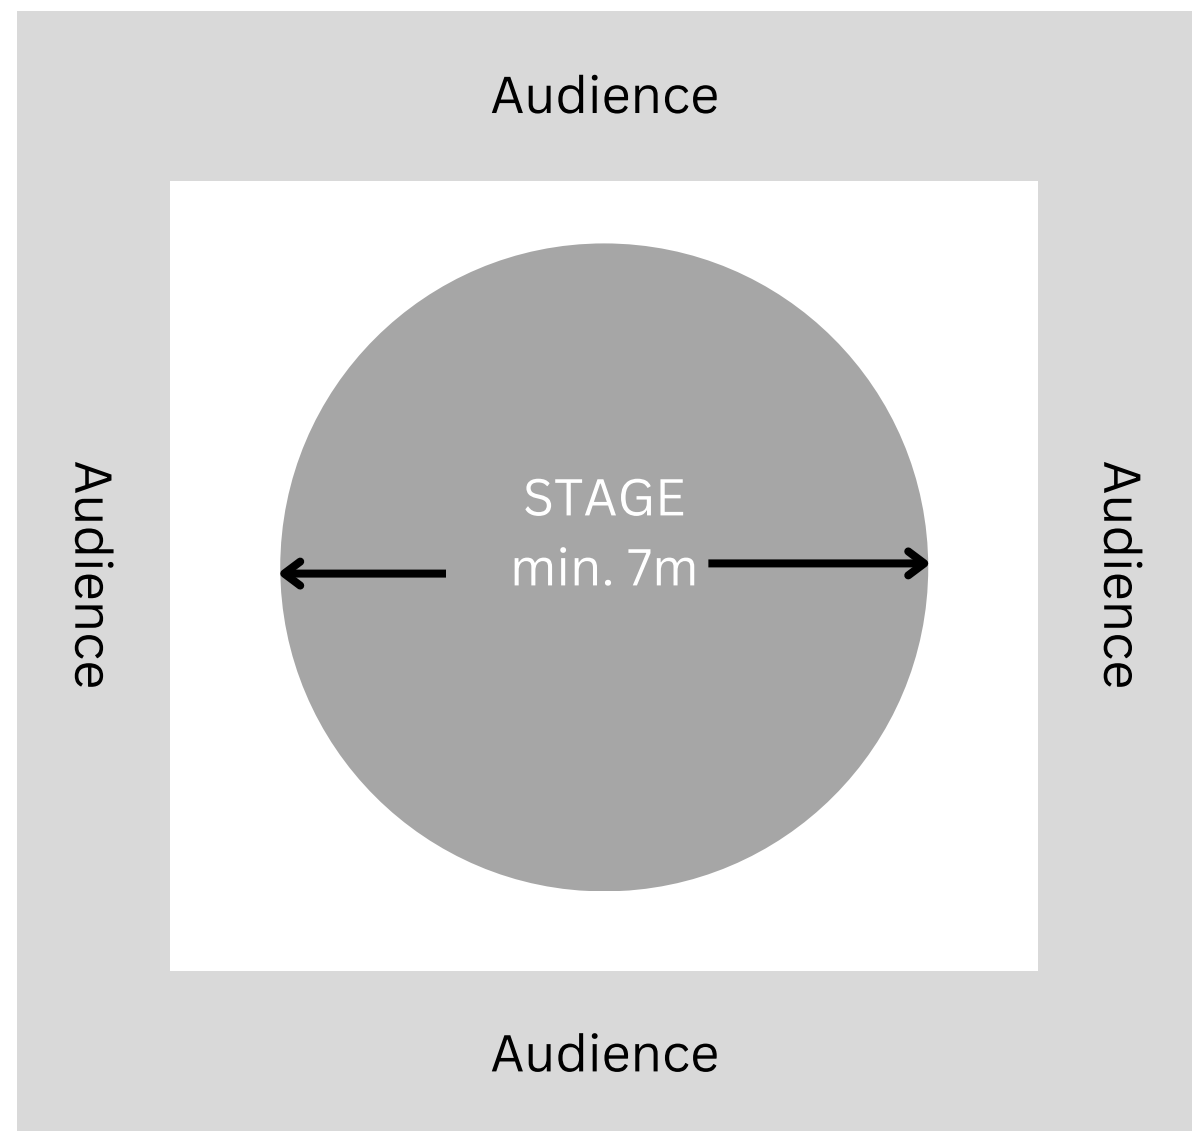

dis.cover Tech Set-Up

Possibility 1