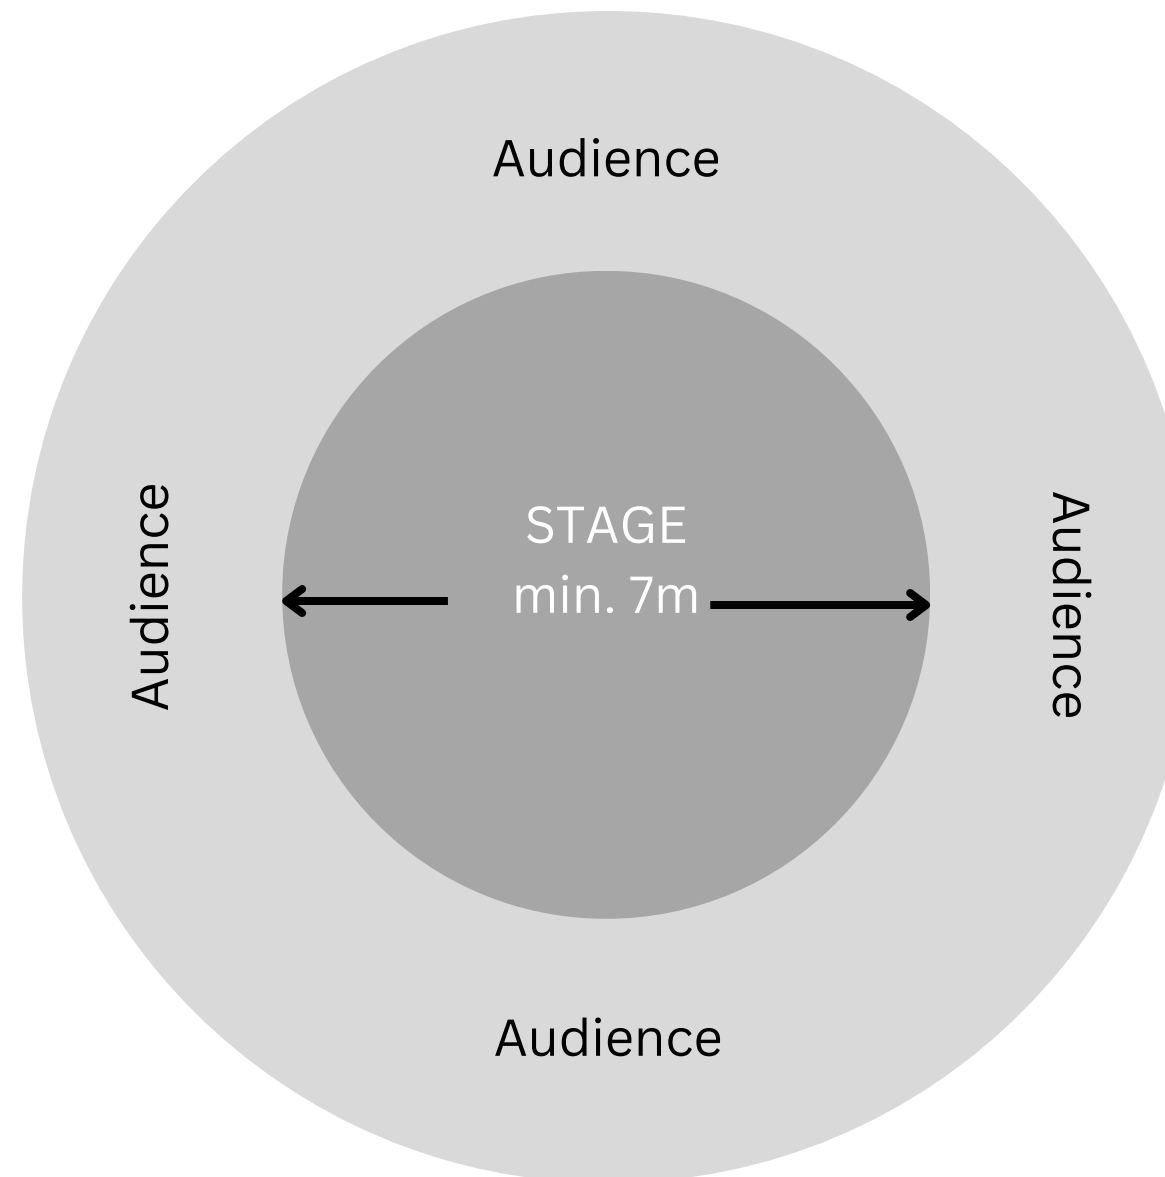

Possibility 2

TECH CONTACT
Simona
Kazakeviciute
(**English**, Deutsch,
Lithuanian)

simona.misano
@gmail.com

STAGE
hard, even, dust
free floor (stone,
wood, dance
marley or similar)

AUDIENCE
seated in
single rows or
on terraced seats
("Gradin")